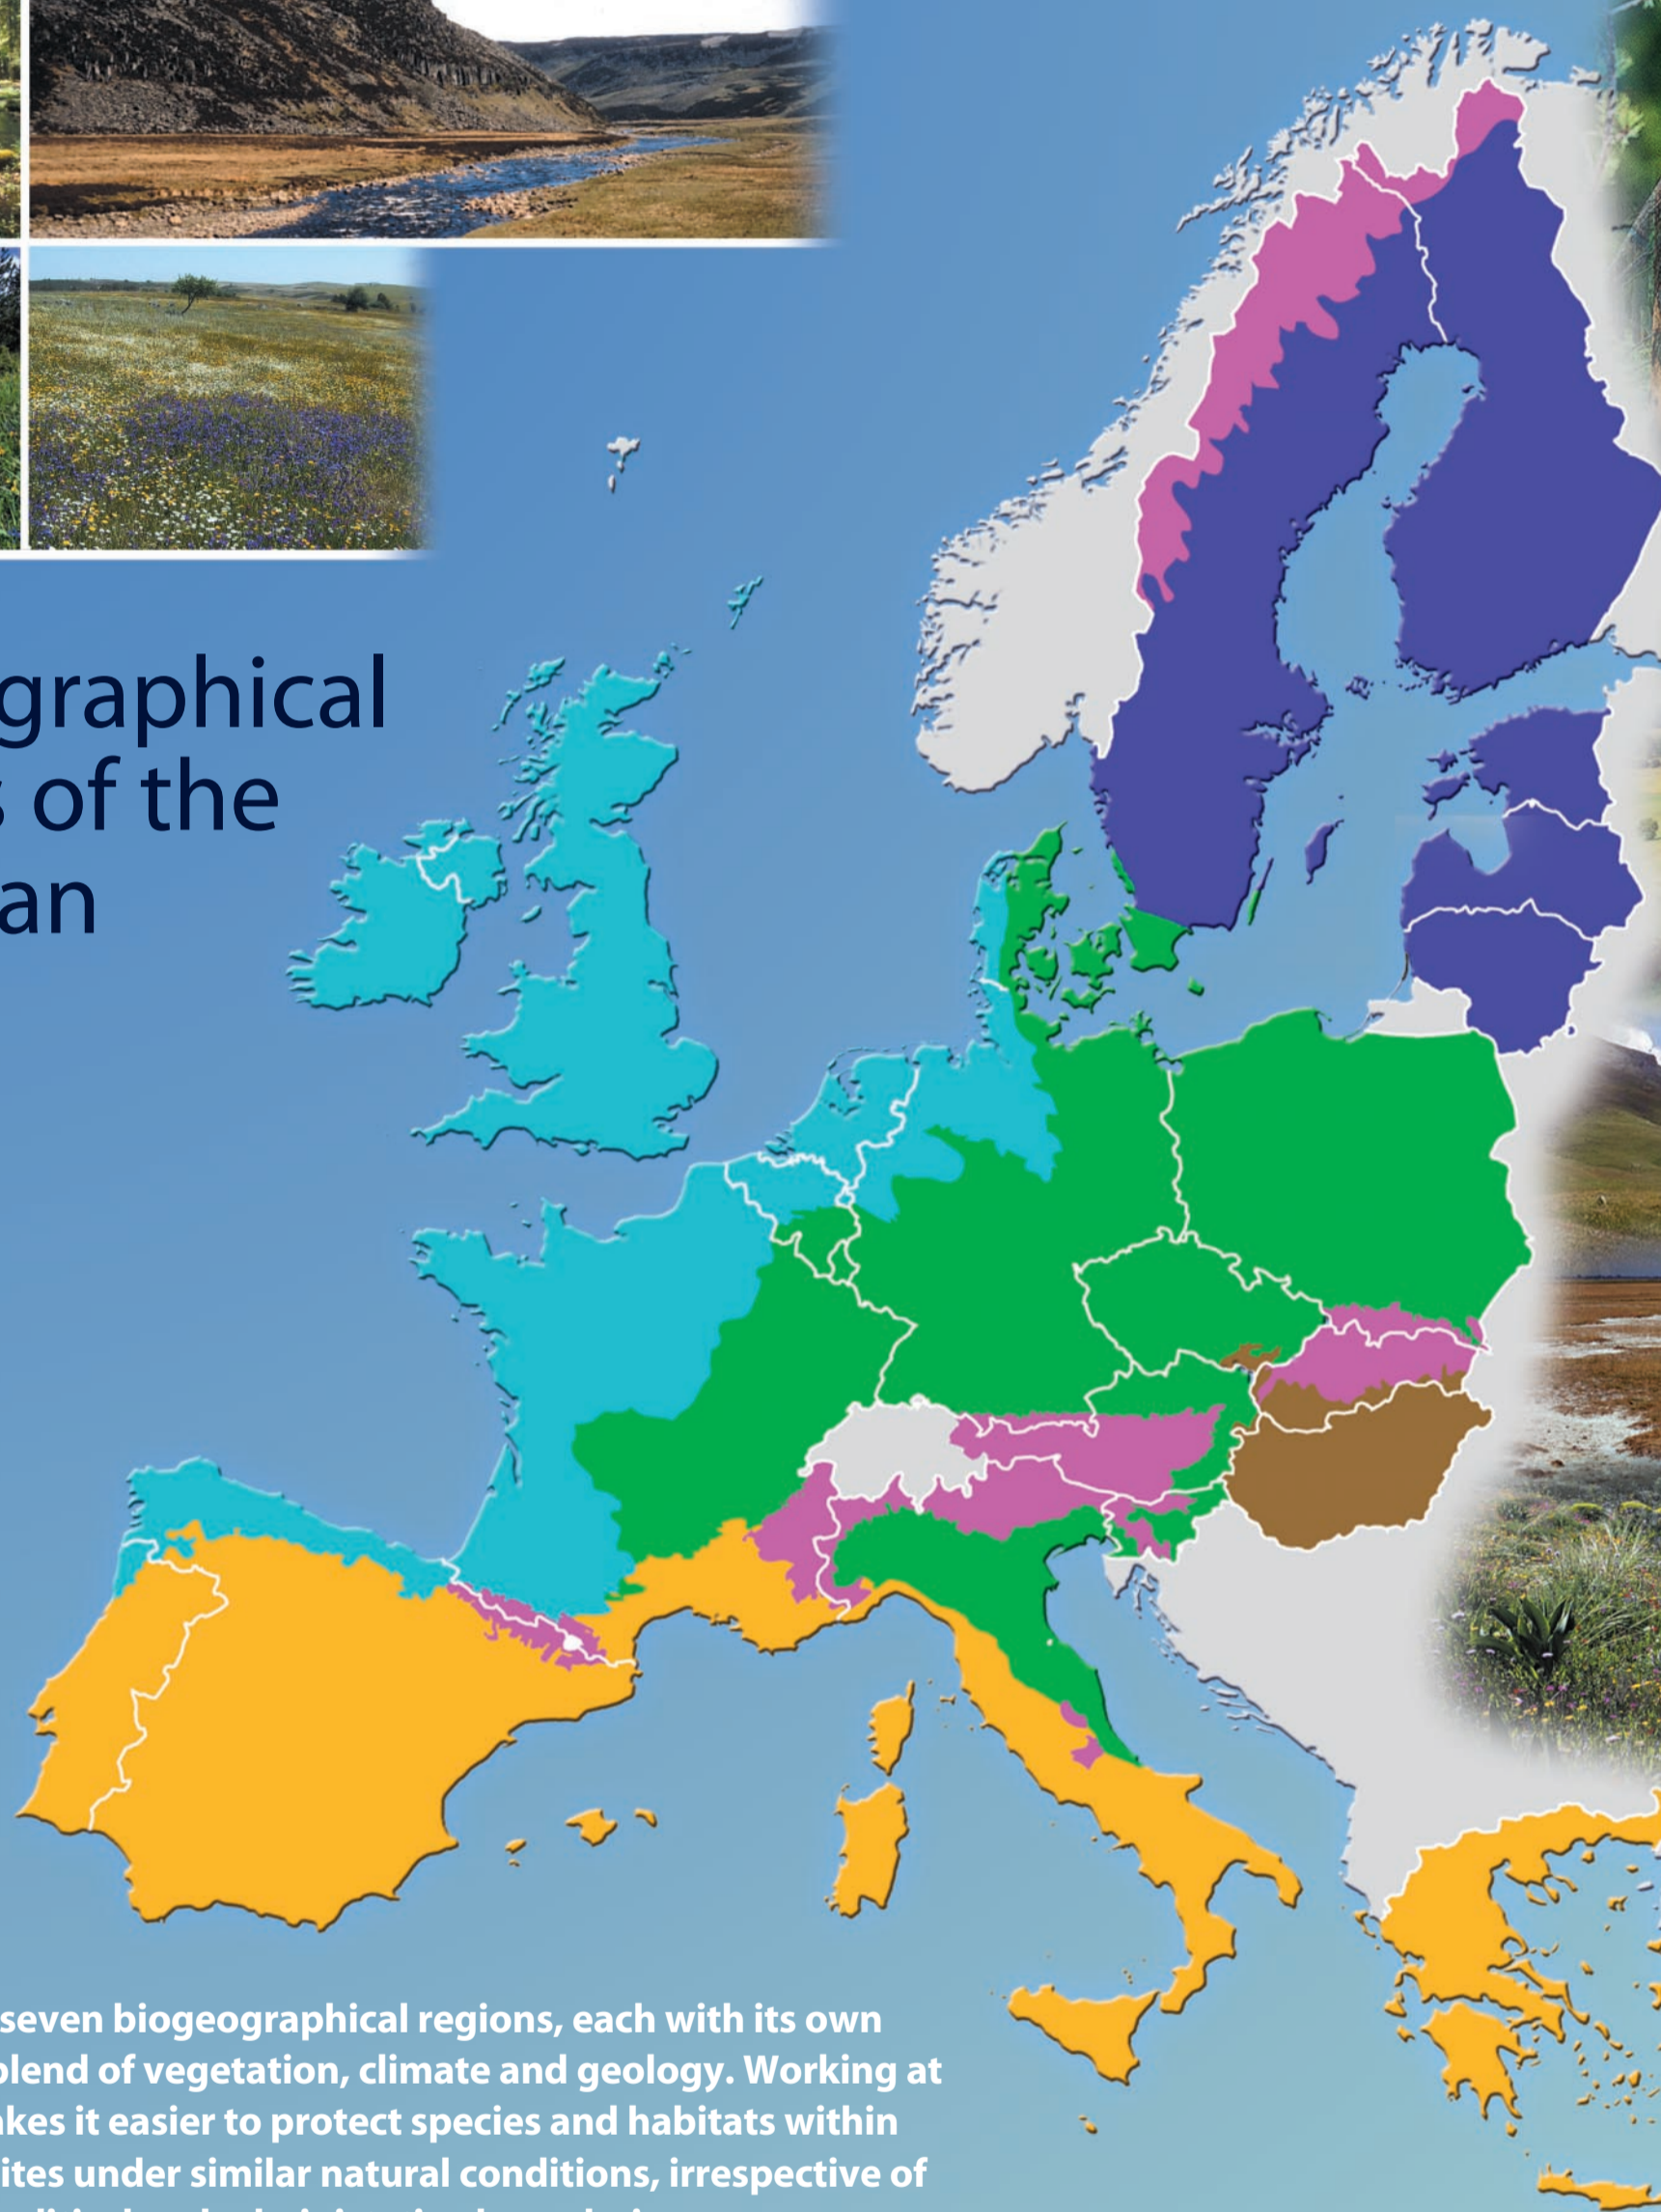

# Natura 2000

d-NB-69-50-577-EN

## Europe's nature for you

### Biogeographical regions of the European Union

The EU has seven biogeographical regions, each with its own characteristic blend of vegetation, climate and geology. Working at this level makes it easier to protect species and habitats within Natura 2000 sites under similar natural conditions, irrespective of political and administrative boundaries.